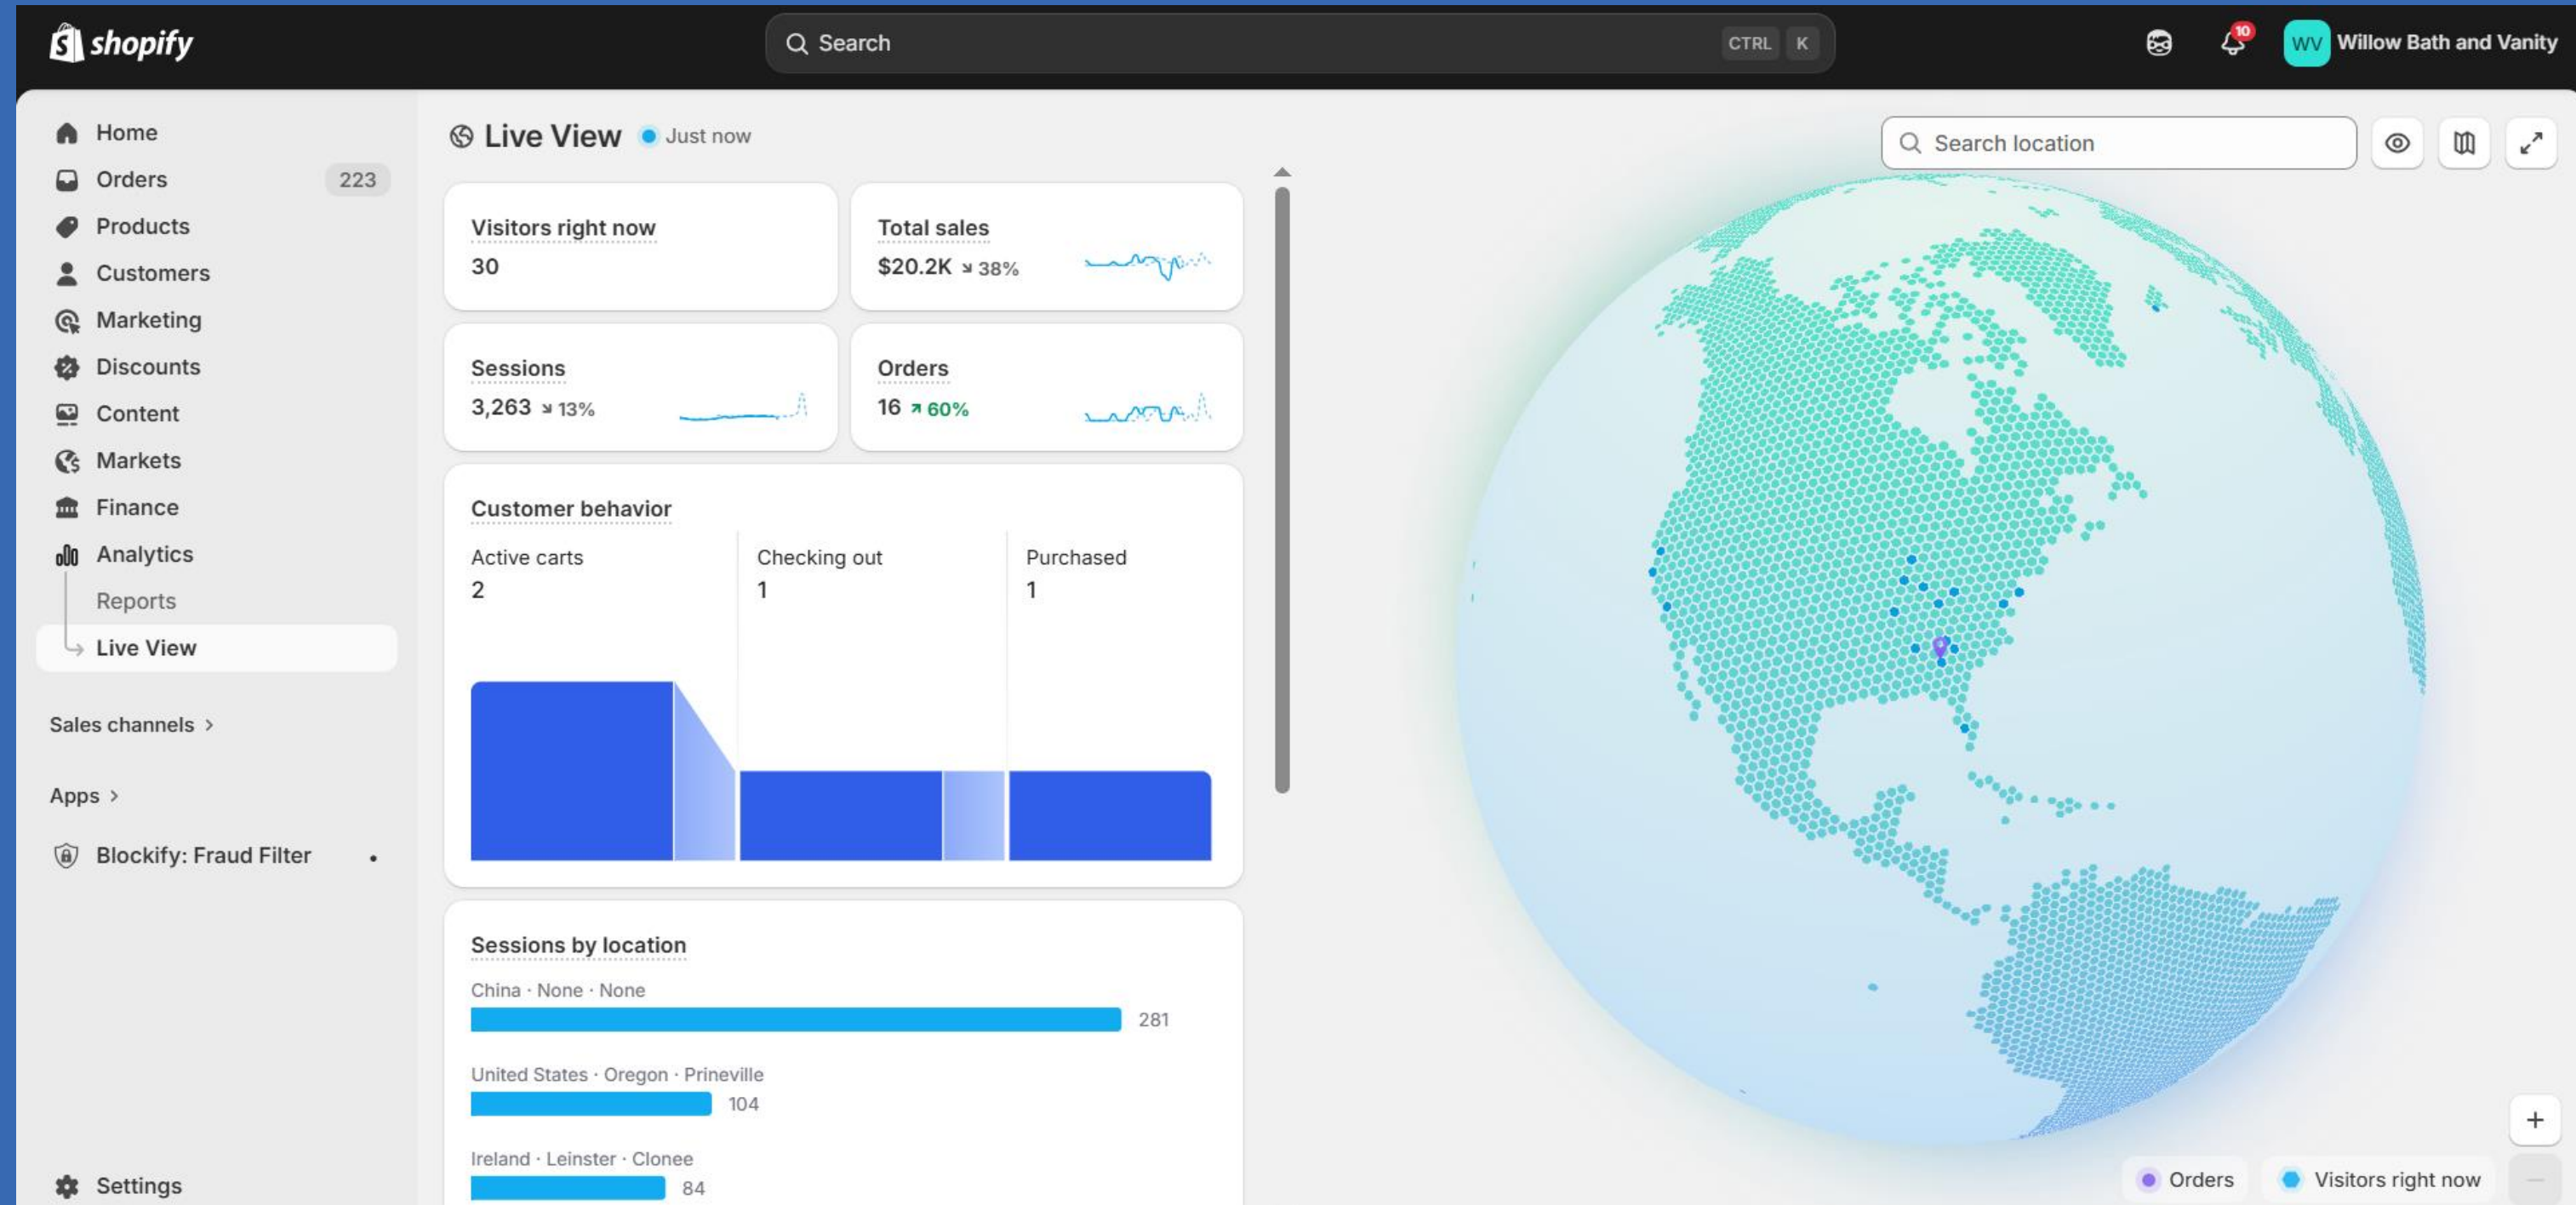

#11 Bot activity